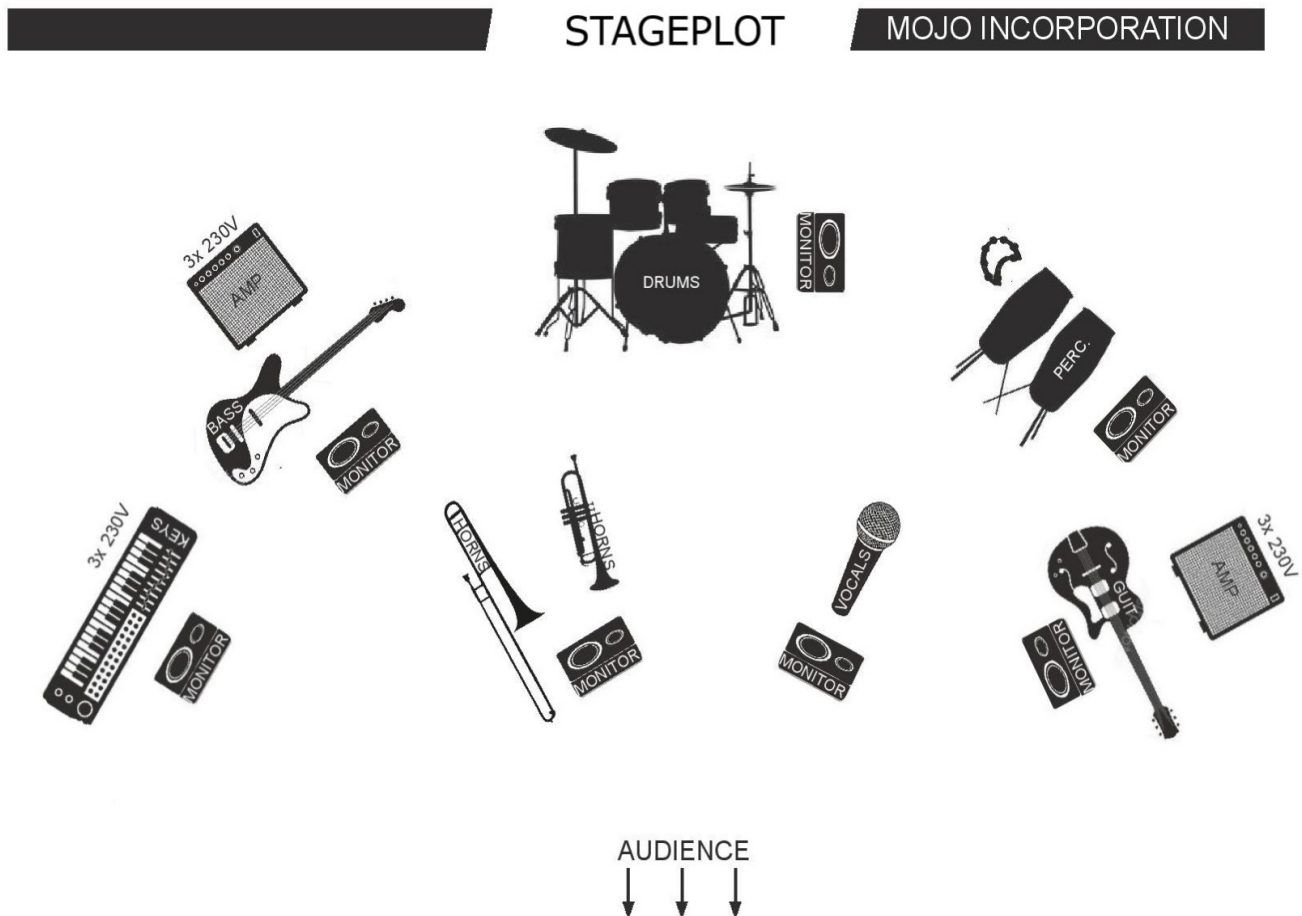

P.A.

- reasonably sized P.A. system, well dimensioned for the room with enough headroom!
- a good quality mixer with at least 24 inputs, 8 returns, graphic eq, compressors, effects

we do not have a sound engineer with us, so please be sure tat there is a professional technician who is familiar with the equipment and the electrical installations of the venue

Light

- enough professional light spots to be sure that no musician is in the dark
- colour spots for the back
- some movement would be desirable